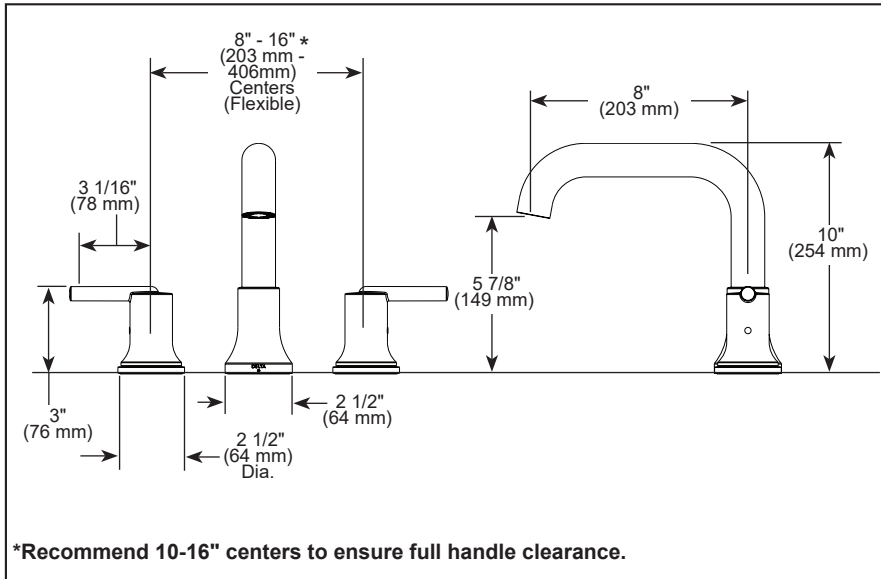

see what Delta can do™

ROMAN TUB/WHIRLPOOL FAUCET TRIM

- Trinsic® Collection
- Three Hole Installation

▲ Designate Proper Finish Suffix

STANDARD SPECIFICATIONS:

- Trim only for two handle Roman Tub faucet for concealed mounting
 - Temperature and volume controlled with handles
 - Red/blue indicator markings
 - Rough-In kit must also be ordered to complete installation
 - R2700 or R2707 for three hole
 - RP23601 for three hole 10" fixed installation
- There are separate specification sheets on each rough-in kit if more details are required